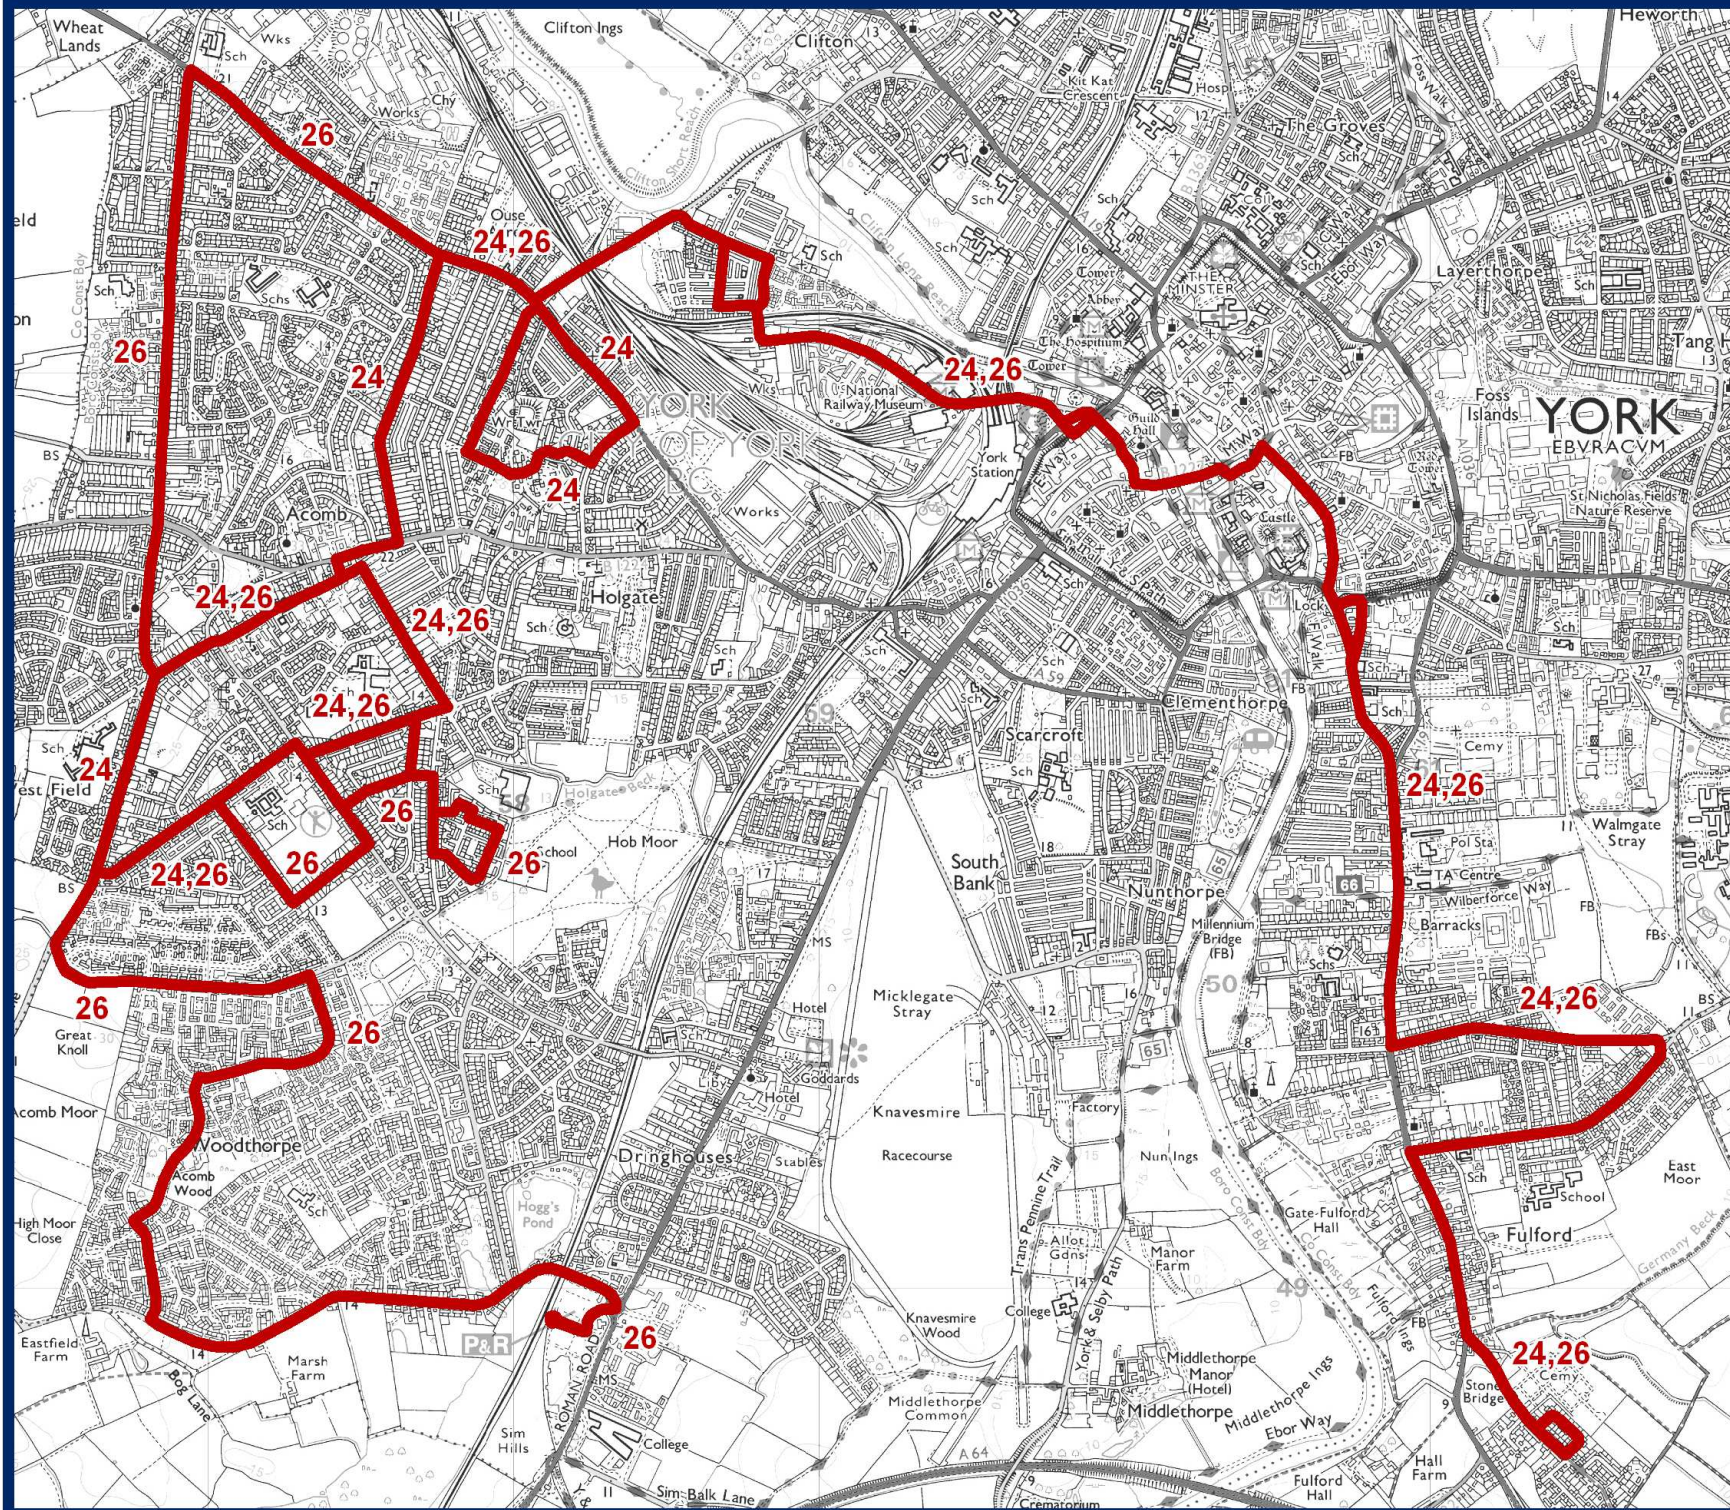

Annex J

Legend

— Existing 24/26

Produced by: Tom Horner
Not Scaled

Existing Bus Services 24 & 26

**Sustainable
Transport
Service**

This map is based upon the Ordnance Survey mapping with the permission of the Controller of Her Majesty's Stationery Office, © Crown Copyright. Unauthorised reproduction infringes Crown copyright and may lead to prosecution or civil proceedings. City of York Council, Licence No. 1000 20818, Jan 2013.